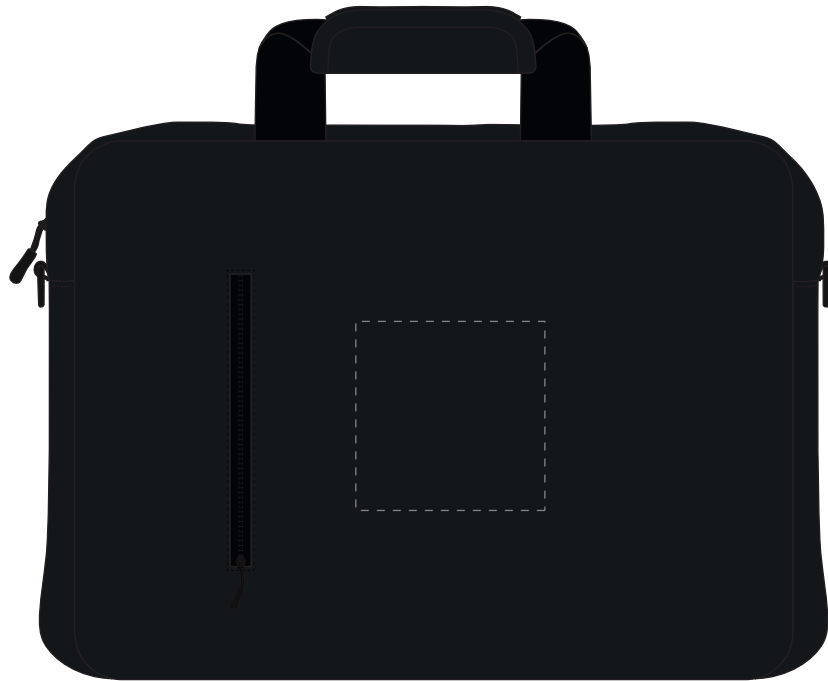

Your Ref:	Quantity:	Product Code: QB0550
Our Ref:	Version: 1	Product Colour: DARK GREY

**PRINTING CONCERNS:****PRODUCT INFO:**

We stock this item in the following colours

**PANTONE REFERENCE(S)**

● Colour 1

● Colour 2

ARTWORK SCALE 25%

Product Image for visualisation  
- colours may vary

The dashed line is to demonstrate print area and will not appear on your printed item

**PLEASE NOTE:**

- All colours including print and product are for visual purposes only and should not be regarded as the actual colour of the product and print.
- Some products may vary from batch to batch and may differ from previous orders.
- The colour and texture of a product can also have an effect on the final print colour.
- By approving this order we accept that you understand these terms.